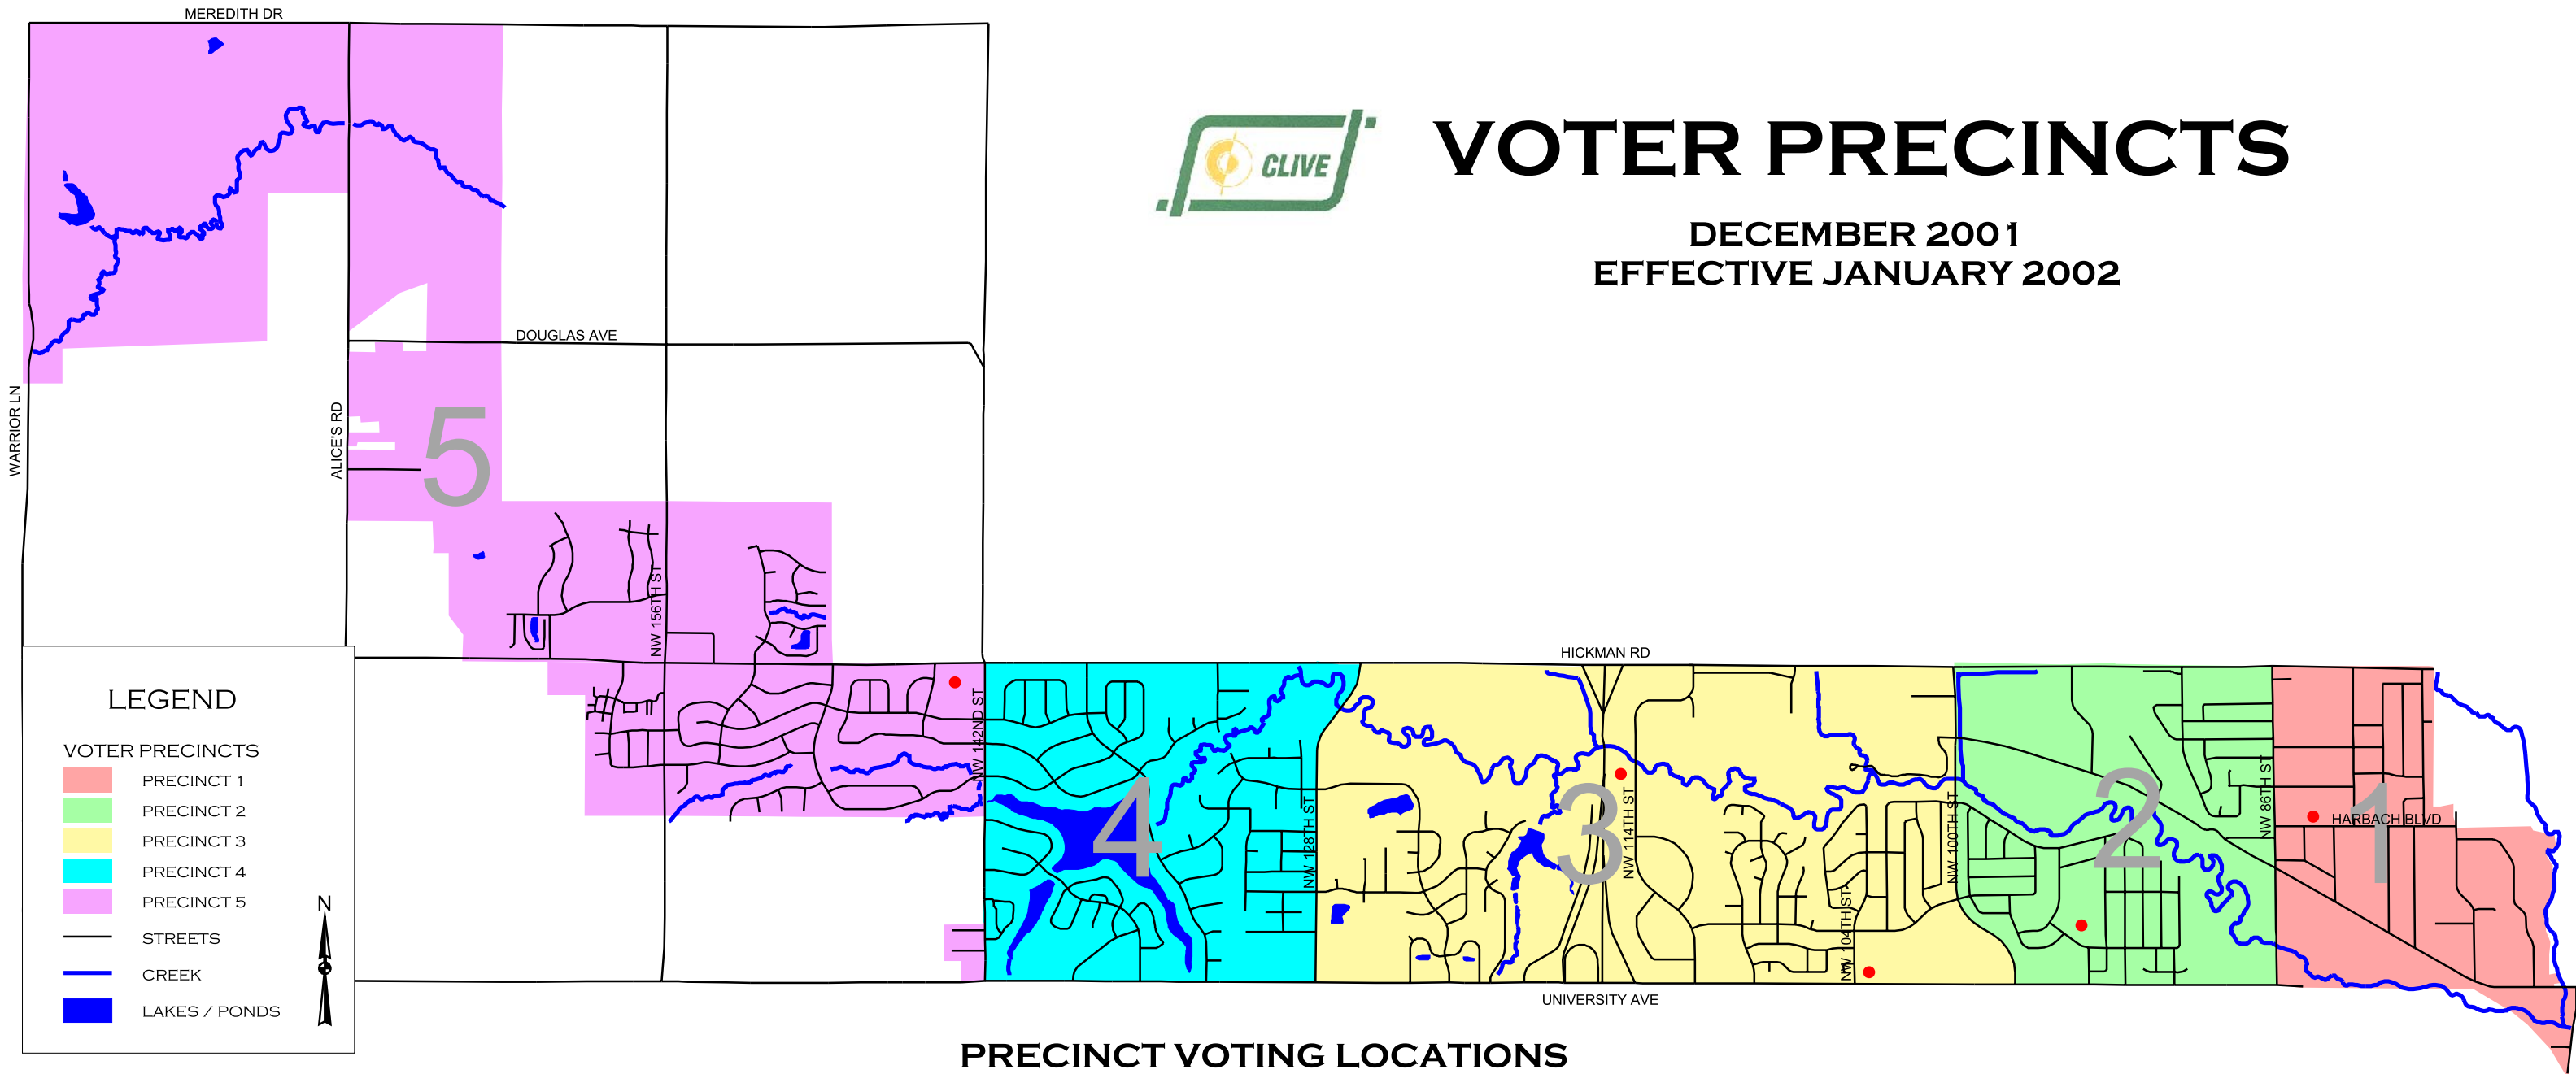

VOTER PRECINCTS

DECEMBER 2001
EFFECTIVE JANUARY 2002

PRECINCT VOTING LOCATIONS

PRECINCT 5 VOTING LOCATION
SHEPHERD OF THE VALLEY
LUTHERAN CHURCH
2180 NW 142ND STREET
CLIVE, IA 50325

PRECINCT 4 VOTING LOCATION
CLIVE CITY HALL
1900 NW 114TH STREET
CLIVE, IA 50325