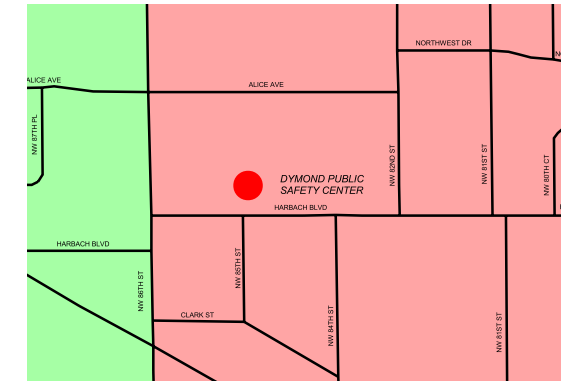

VOTER PRECINCTS

DECEMBER 2001
EFFECTIVE JANUARY 2002

PRECINCT VOTING LOCATIONS

PRECINCT 5 VOTING LOCATION
SHEPHERD OF THE VALLEY
LUTHERAN CHURCH
2180 NW 142ND STREET
CLIVE, IA 50325

PRECINCT 4 VOTING LOCATION
CLIVE CITY HALL
1900 NW 114TH STREET
CLIVE, IA 50325

PRECINCT 3 VOTING LOCATION
FAITH LUTHERAN CHURCH
10395 UNIVERSITY AVE
CLIVE, IA 50325

PRECINCT 2 VOTING LOCATION
INDIAN HILLS JUNIOR HIGH SCHOOL
9401 INDIAN HILLS DRIVE
CLIVE, IA 50325

PRECINCT 1 VOTING LOCATION
DYMOND PUBLIC SAFETY CENTER
8505 HARBACH BLVD
CLIVE, IA 50325